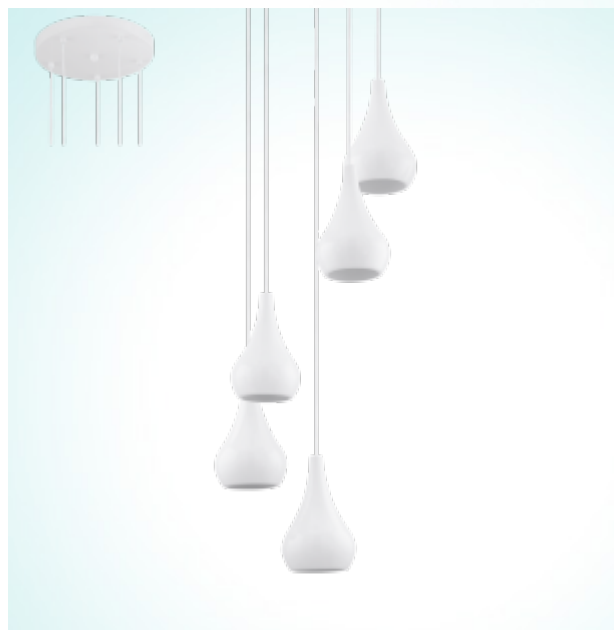

92942

NIBBIA

General Information

Article:	92942
Lighting Type:	pendant luminaire
Collection:	Trend
EAN Code:	9002759929428

Dimensions

Height:	1100 mm
Ø:	345 mm
Weight:	2.41 kg

Illuminant

Socket:	E14
Illuminant:	E14
Delivery:	excl.
Max. Wattage:	5x 40W
Suitable for:	A++ - E

Material & Colour

Enclosure Material:	steel
Enclosure Colour:	white
Glass / Shade Material:	steel
Glass / Shade Colour:	white

Technical Information

Protection Rating:	IP20
Protection Class:	1
Line Voltage:	220-240V,50/60Hz
Operation Voltage:	220-240V,50/60Hz